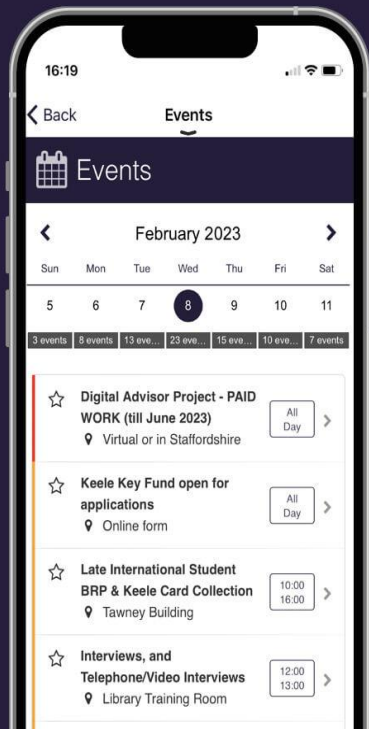

Useful links

[Student Services](#)

[Student Experience & Support Team \(SESOs\)](#)

Keele Campus

Useful links

[Campus Guides](#)

[Virtual tour of campus](#)

[KU Students Union](#)

Theatres: [Regent Theatre](#), [Victoria Hall](#), [New Vic Theatre](#)

Getting Involved on Campus

- Welcome to Keele – induction activities
- Keele App
- Clubs & societies- over 150 to join
- Student Union Events – open to students and public events
- Student Ambassador
- Volunteering
- Keele Peer Support Schemes
- Arts Keele – music, literature, public lectures
- Sports Centre
- Keele Observatory

Useful links

[Welcome Week](#)
[Keele App - Keele University](#)

[Clubs and societies](#)

[Volunteering \(keelesu.com\)](#)

[Events and Tickets](#)

[Local & Commuter Students](#)
[Facebook](#)

[Sports & Active Lifestyles](#)

[Peer Support Schemes](#)

Keele App

Get involved
with what's
going on

Discover
your Keele

Check
your timetable

Top tips
and *key* services

Check-in to
your taught
sessions

Thank you