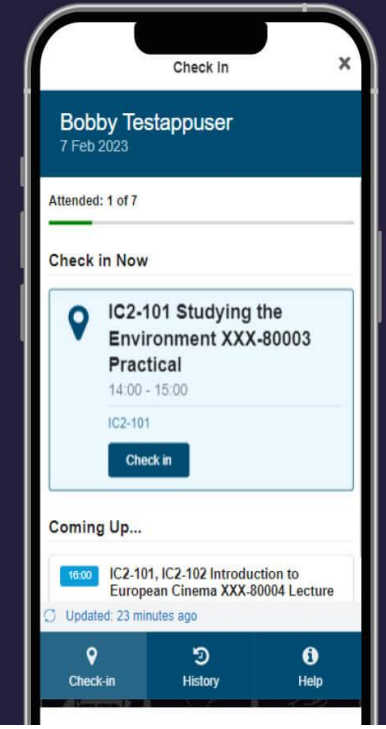

[Peer Support Schemes](#)

Keele App

Get involved
with what's
going on

Discover
your Keele

Check
your timetable

Top tips
and *key* services

Check-in to
your taught
sessions

Thank you